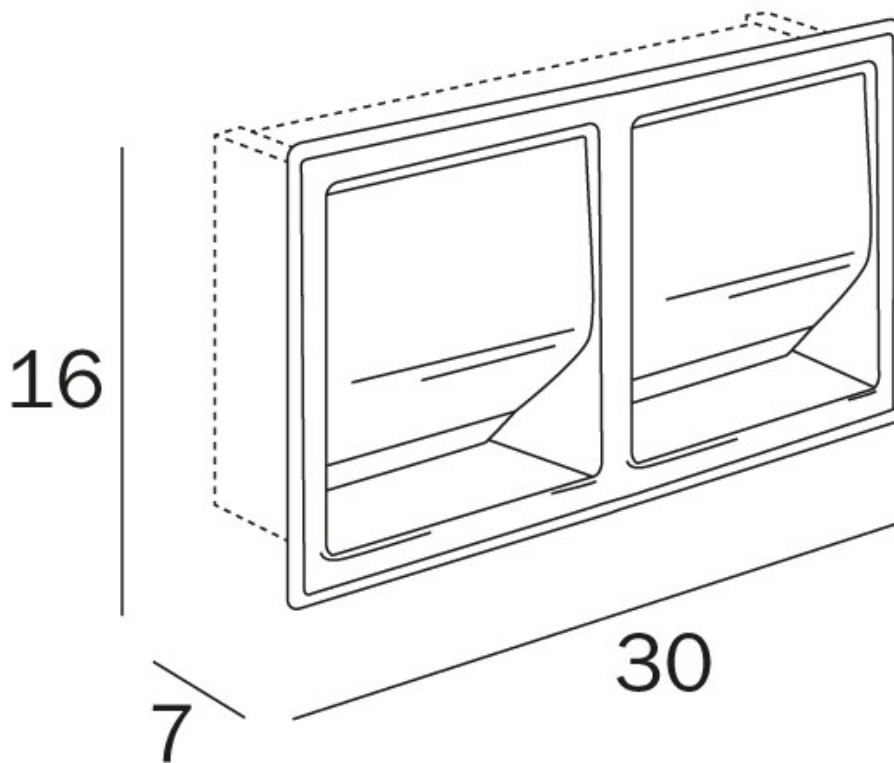

HOTELLERIE
DOUBLE RECESSED COVERED
TOILET ROLL HOLDER
(Chrome - A8029D AL)

Proudly imported and distributed by
Gro Agencies Pty Ltd
Unit 2 / 37 Howe St, Osborne Park, WA, 6017
P 08 9446 3288 E info@groagencies.com.au W www.groagencies.com.au